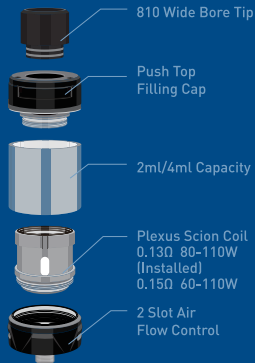

#### REFILLING THE TANK

Press "↑", in the direction of the arrow, to slide open cap and fill with e-liquid.

Please wait 5 minutes before vaping