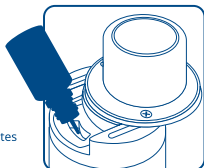

#### REFILLING THE TANK

Press "↑", in the direction of the arrow, to slide open cap and fill with e-liquid.

Please wait 5 minutes before vaping