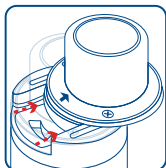

#### REFILLING THE TANK

Press "↑", in the direction of the arrow, to slide open cap and fill with e-liquid.

Please wait 5 minutes before vaping